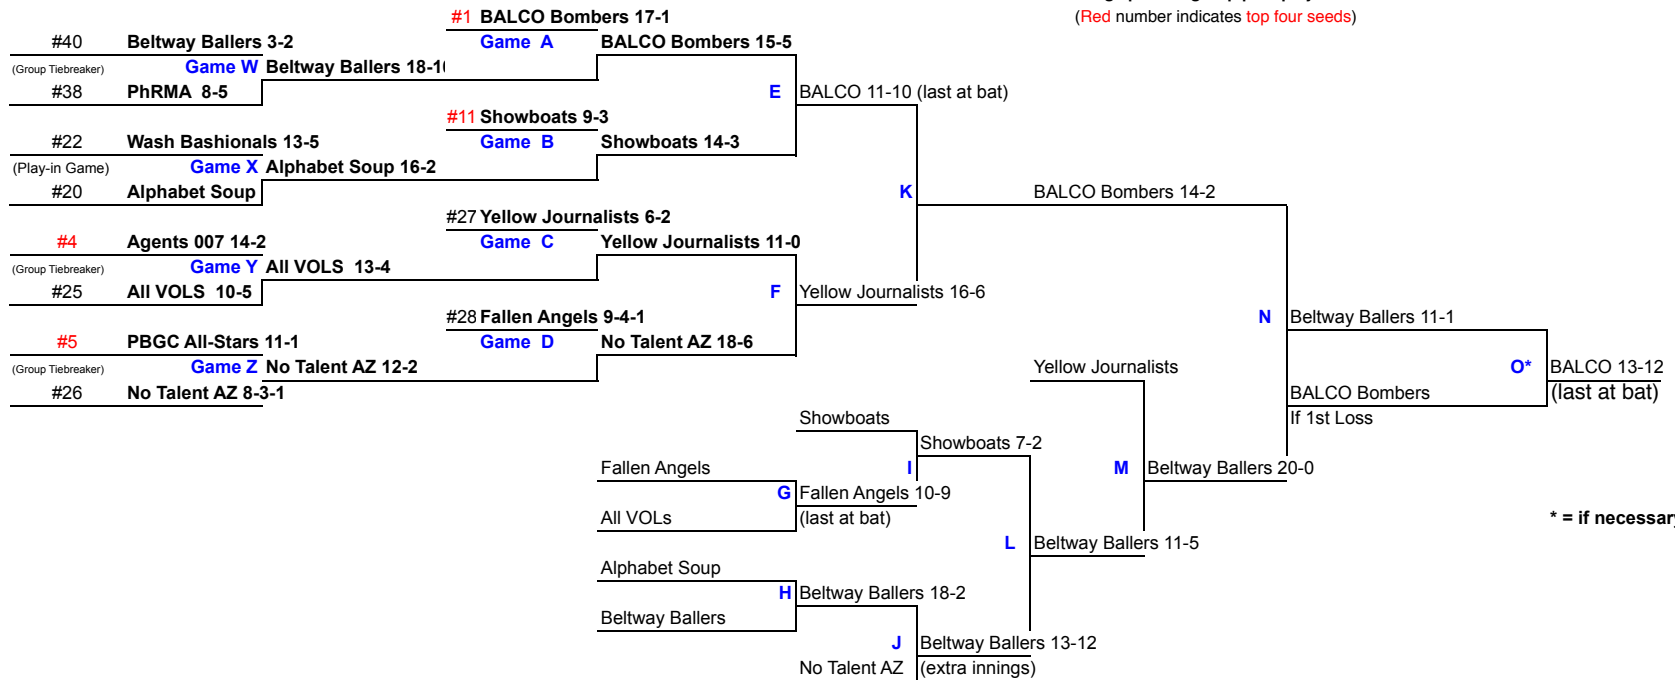

Congressional Softball League 32nd Annual Tournament (2010)

Season/tournament rankings prior to group pool play - number before team name

(Red number indicates top four seeds)

* = if necessary

Game Times:		
Sat. Sept. 11		Game
Field #1	10 AM	Z
Field #2	10 AM	X
Field #1	11 AM	D
Field #2	11 AM	B
Field #1	12:30 PM	Y
Field #2	12:30 PM	W
Field #1	1:30 PM	C
Field #2	1:30 PM	A
Field #1	2:30 PM	G
Field #2	2:30 PM	H
Field #1	4:00 PM	E
Field #2	4:00 PM	F
Field #1	5:00 PM	I
Field #2	5:00 PM	J
Field #2	6:00 PM	K
Field #1	6:00 PM	L
Field #2	7:30 PM	M
Championship Round		
Field #2	8:30 PM	N
Field #2	9:30 PM	O*

The Final Four teams are the winners of Games E and F in the winners' bracket, and
The winners of Games I and J in the losers' bracket.